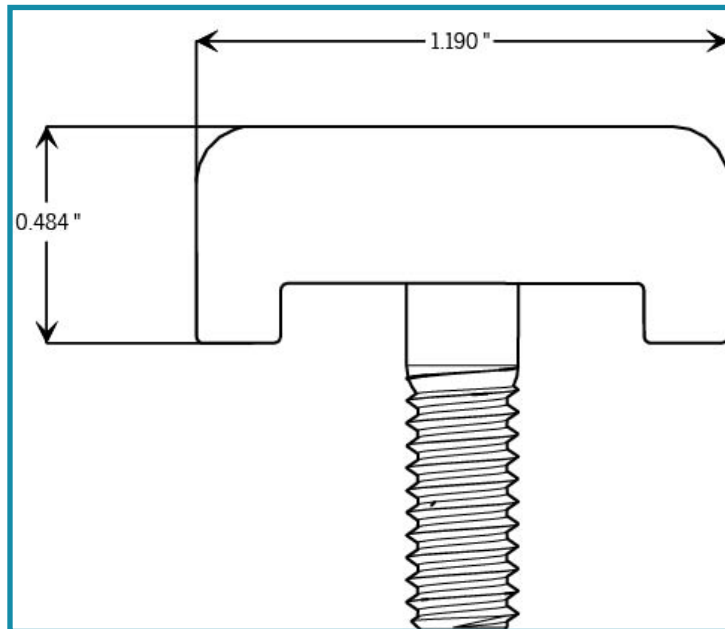

Low Profile